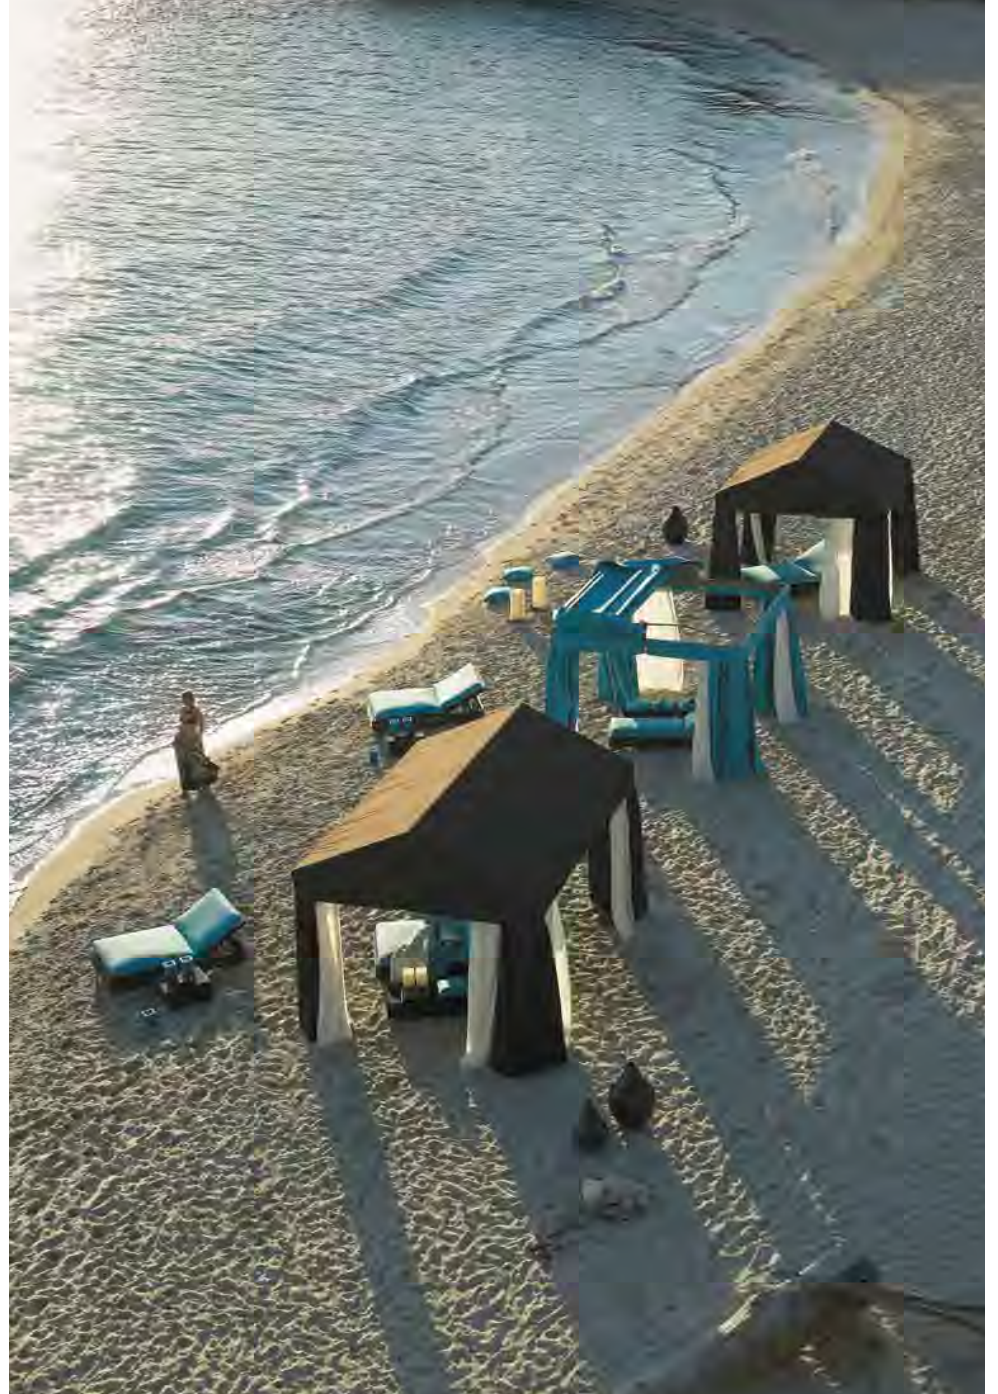

Corsica

Corsica with painted aluminum valance

Abri

ABRI /

CABANA
FIXED ROOF, SINGLE RAIL

CORSICA /

CABANA
FIXED ROOF, DOUBLE RAIL

CORSICA VALANCE
AVAILABLE IN:
MATCHING ACRYLIC FABRIC
PAINTED ALUMINUM
ANODIZED ALUMINUM

CABRIO /

CABANA
RETRACTABLE ROOF,
DOUBLE RAIL

CABRIO VALANCE
AVAILABLE IN:
MATCHING ACRYLIC FABRIC
PAINTED ALUMINUM
ANODIZED ALUMINUM

Cabrio is a sophisticated outdoor living experience that gives you the option of an open sky or comfortable shade. Dine or relax with the sun, moon and the stars overhead. Close the roof completely to create an intimate ambiance, away from the elements - and from the distractions of the rest of the world. Poolside, lakeside, spa, backyard, the Cabrio can change with your every whim.

TERRACE CONCEPT /

COMBINATION CABANA

RETRACTABLE ROOF,
DOUBLE RAIL

20 FOOT SPANS
ALLOW REMOVAL OF
VERTICAL SUPPORT POST

The Terrace Concept is designed to transform any outdoor area into a multifaceted space that will have everyone whispering "Meet me on the terrace..."

- Each structure is equipped with its own retractable roof with easy locking device and manual lever handle.
- Plans can be completely customized using any of the available sizes, offering endless configuration possibilities.
- Structures are designed to offer the possibility of a 20 ft (6m) open span without the use of vertical support posts.