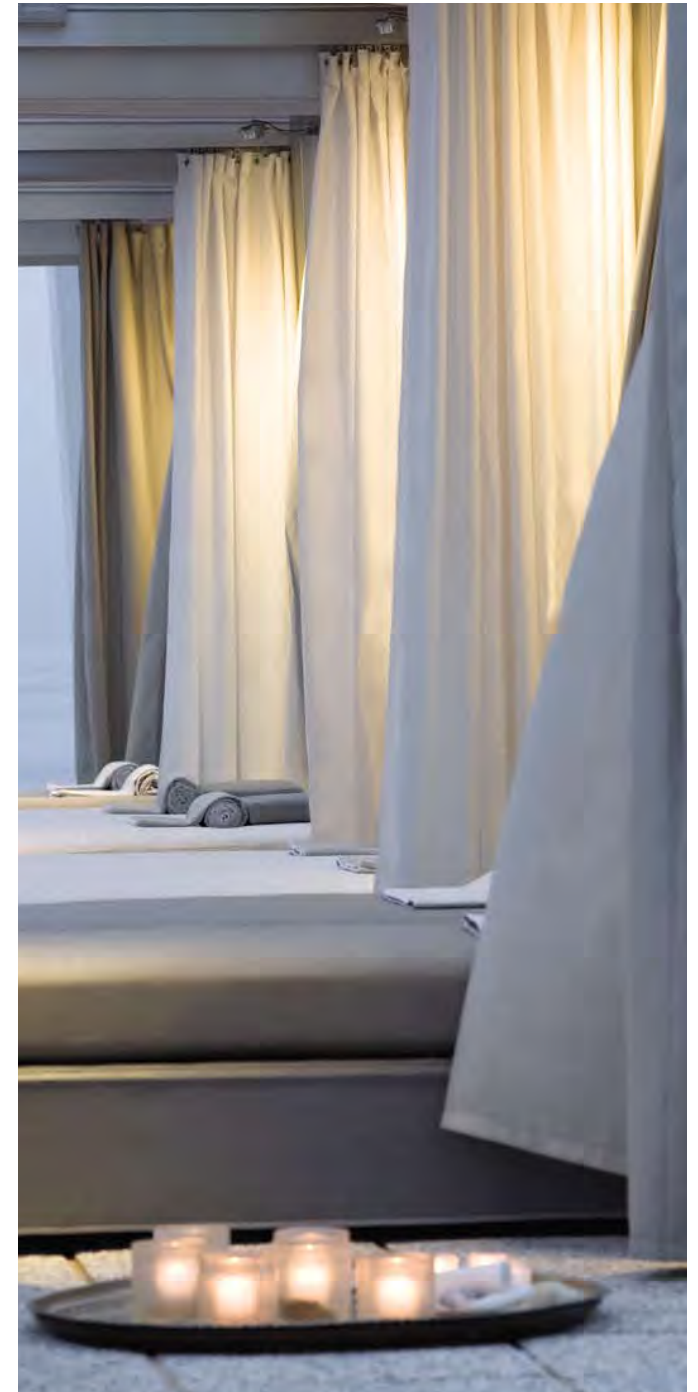

The Terrace Concept is designed to transform any outdoor area into a multifaceted space that will have everyone whispering "Meet me on the terrace..."

The hospitality industry is all about creating a mood, a setting where unforgettable experiences will keep customers coming back for more. The Terrace Concept lets you do just that with modular cabanas that can be configured to any space, large or small. Seating capacity is increased and customers are immersed in a distinctive urban vibe, an intimate relaxing ambiance or an upscale celebration under an open sky. Once closed, the individual roofs offer complete protection from the sun, wind, rain or cold, extending the terrace season to its fullest.

Take home the Terrace Concept for side-by-side dining and lounging, in the sun or in the shade, by the pool or overlooking the lake. It's a perfect solution for outdoor entertaining.