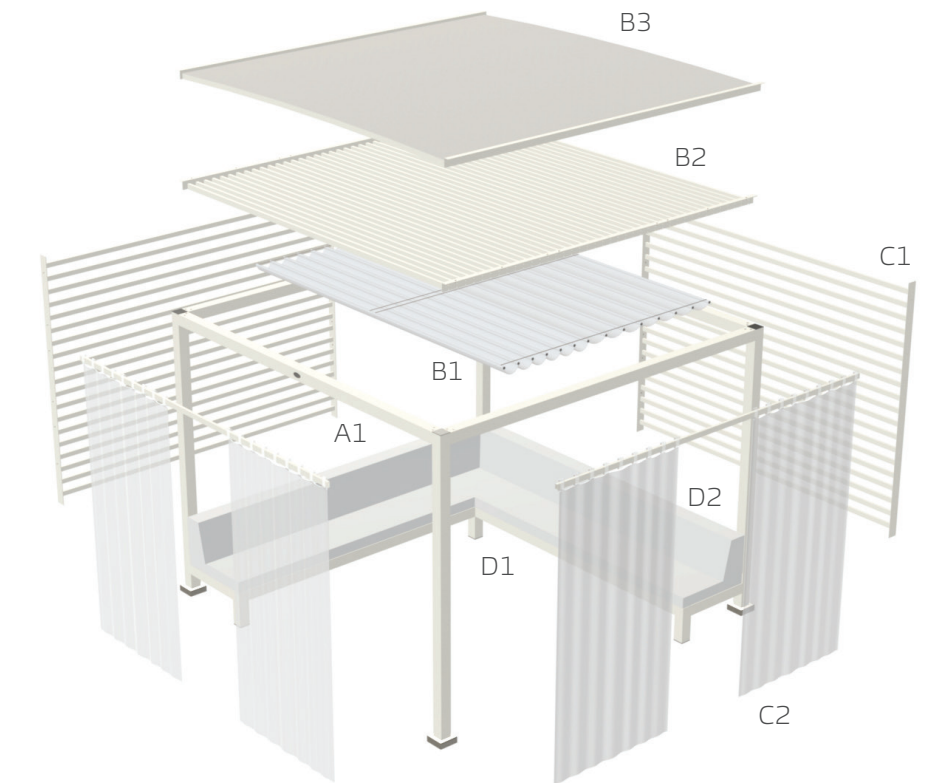

A	B			C		D	
FRAME FINISH	ROOF			SIDE WALL		SEATING	
ALUMA-TEAK OR POWDER COAT FOR FINISH OPTIONS SEE AVAILABLE FINISH PAGE	ROMAN SHADE	TRELLIS ROOF	WATER RESISTANT HARD TOP	TRELLIS WALL ALUMA-TEAK ASPEN WHITE	FULL FABRIC CURTAINS	L BENCH SEAT INCLUDES SEAT AND LUMBAR CUSHIONS	BACK BENCH AND BED OPTION SEE EXAMPLES
A1	B1	B2	B3	C1	C2	D1	D2

DESCRIPTION	AVAILABLE SIZES
	<ul style="list-style-type: none"> 8' Square 10' Square 12' Square 8' x 10' Rectangle 8' x 12' Rectangle 10' x 12' Rectangle
<ul style="list-style-type: none"> corner columns trellis roof 	includes column end caps

	DESCRIPTION	AVAILABLE SIZES
	<ul style="list-style-type: none"> • trellis roof • trellis side wall • L bench includes seat & lumbar cushion with fitted covers and column end caps	8' Square
		10' Square
		12' Square
		8' x 10' Rectangle
		8' x 12' Rectangle
10' x 12' Rectangle		

	DESCRIPTION	AVAILABLE SIZES
	<ul style="list-style-type: none"> • trellis roof • 2 trellis side walls • front & side full fabric curtains • L bench includes seat & lumbar cushion with fitted covers and column end caps	8' Square
		10' Square
		12' Square
		8' x 10' Rectangle
		8' x 12' Rectangle
10' x 12' Rectangle		