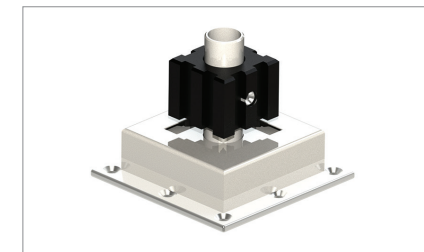

available finish options

powder coat

aluminum -TEAK

mounting options

column end cap bracket and beauty cover (low wind use only) 1 per column required

9" x 9" stainless steel bottom plate with leveling base plate and beauty cover (existing concrete) 1 per column required