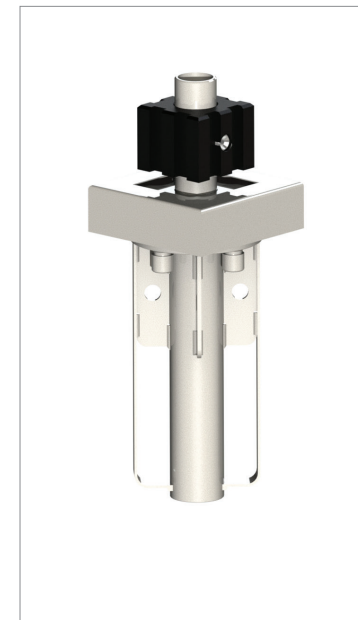

available finish options

powder coat

aluminum -TEAK

mounting options

column end cap bracket and beauty cover (low wind use only) 1 per column required

9" x 9" stainless steel bottom plate with leveling base plate and beauty cover (existing concrete) 1 per column required