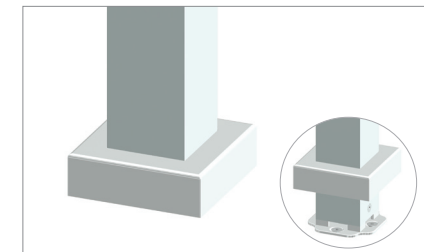

available finish options

powder coat

aluminum -TEAK

mounting options

column end cap bracket and beauty cover (low wind use only) 1 per column required

9" x 9" stainless steel bottom plate with leveling base plate and beauty cover (existing concrete) 1 per column required